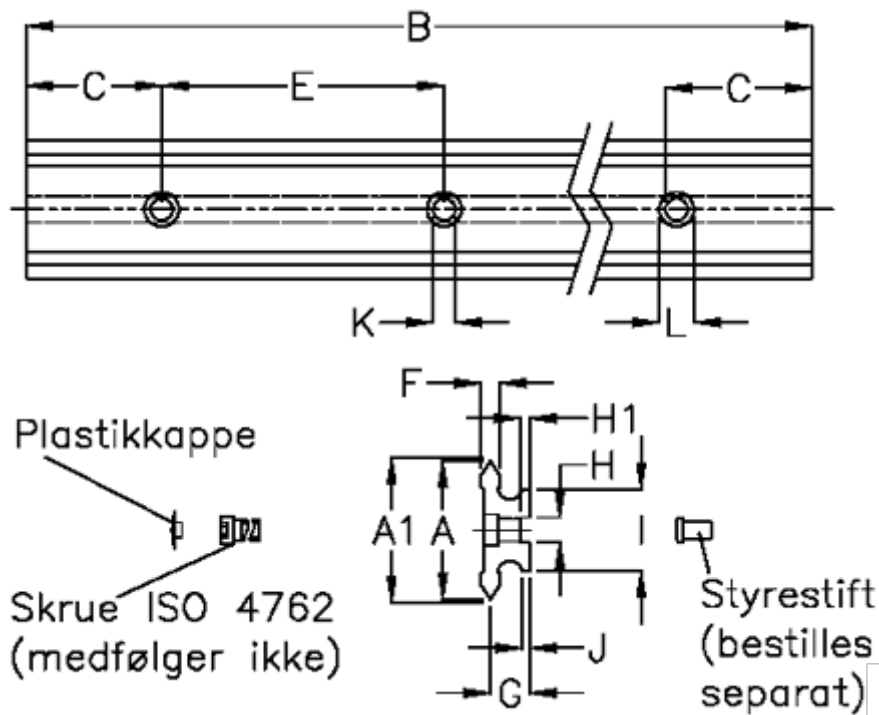

Article number: 0591021436  
 Description: Hepco SL2 spacer slide  
 SS NS 25-1436

## Measures

|               |         |            |                       |
|---------------|---------|------------|-----------------------|
| A             | = 25    | G = 10.0   | Weight kg/1000 = 1400 |
| A1            | = 25.74 | H = 6      |                       |
| B             | = 1436  | H1 = 2.5   |                       |
| C             | = 43.0  | I = 15.0   |                       |
| E             | = 90    | J = 2.5    |                       |
| F             | = 4.5   | K = 5.5    |                       |
| For bearing   | = 25    | L = 10 x 5 |                       |
| For guide pin | = 4     | M = 1      |                       |